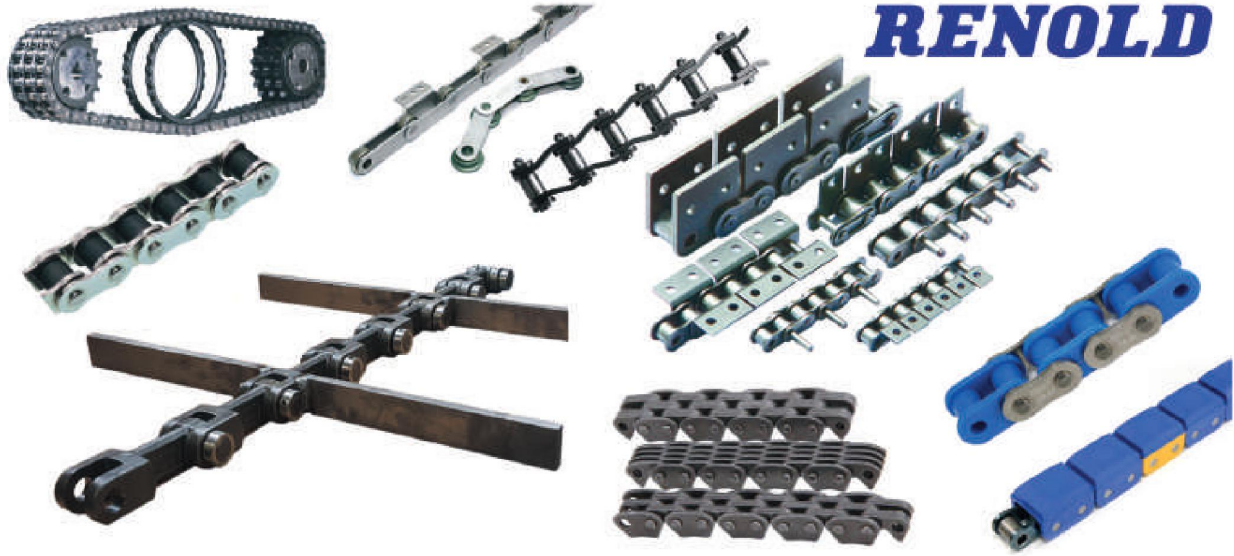

FLENDER
A Siemens Company

SIEMENS

 **Van der Graaf**
Power Transmission Equipment

Made for Motion

KTR

elbe ORIGINAL
GELENKE

elso

The Companies of the Elbe Group

Murfeldt
Kunststoffe

ROSTA

ACE

STIF

BEHAbelt 
Made in Germany

 **Ammeraal Beltech**
Innovation & Service in Belting

 **MEGADYNE**

teCom
Technology Components